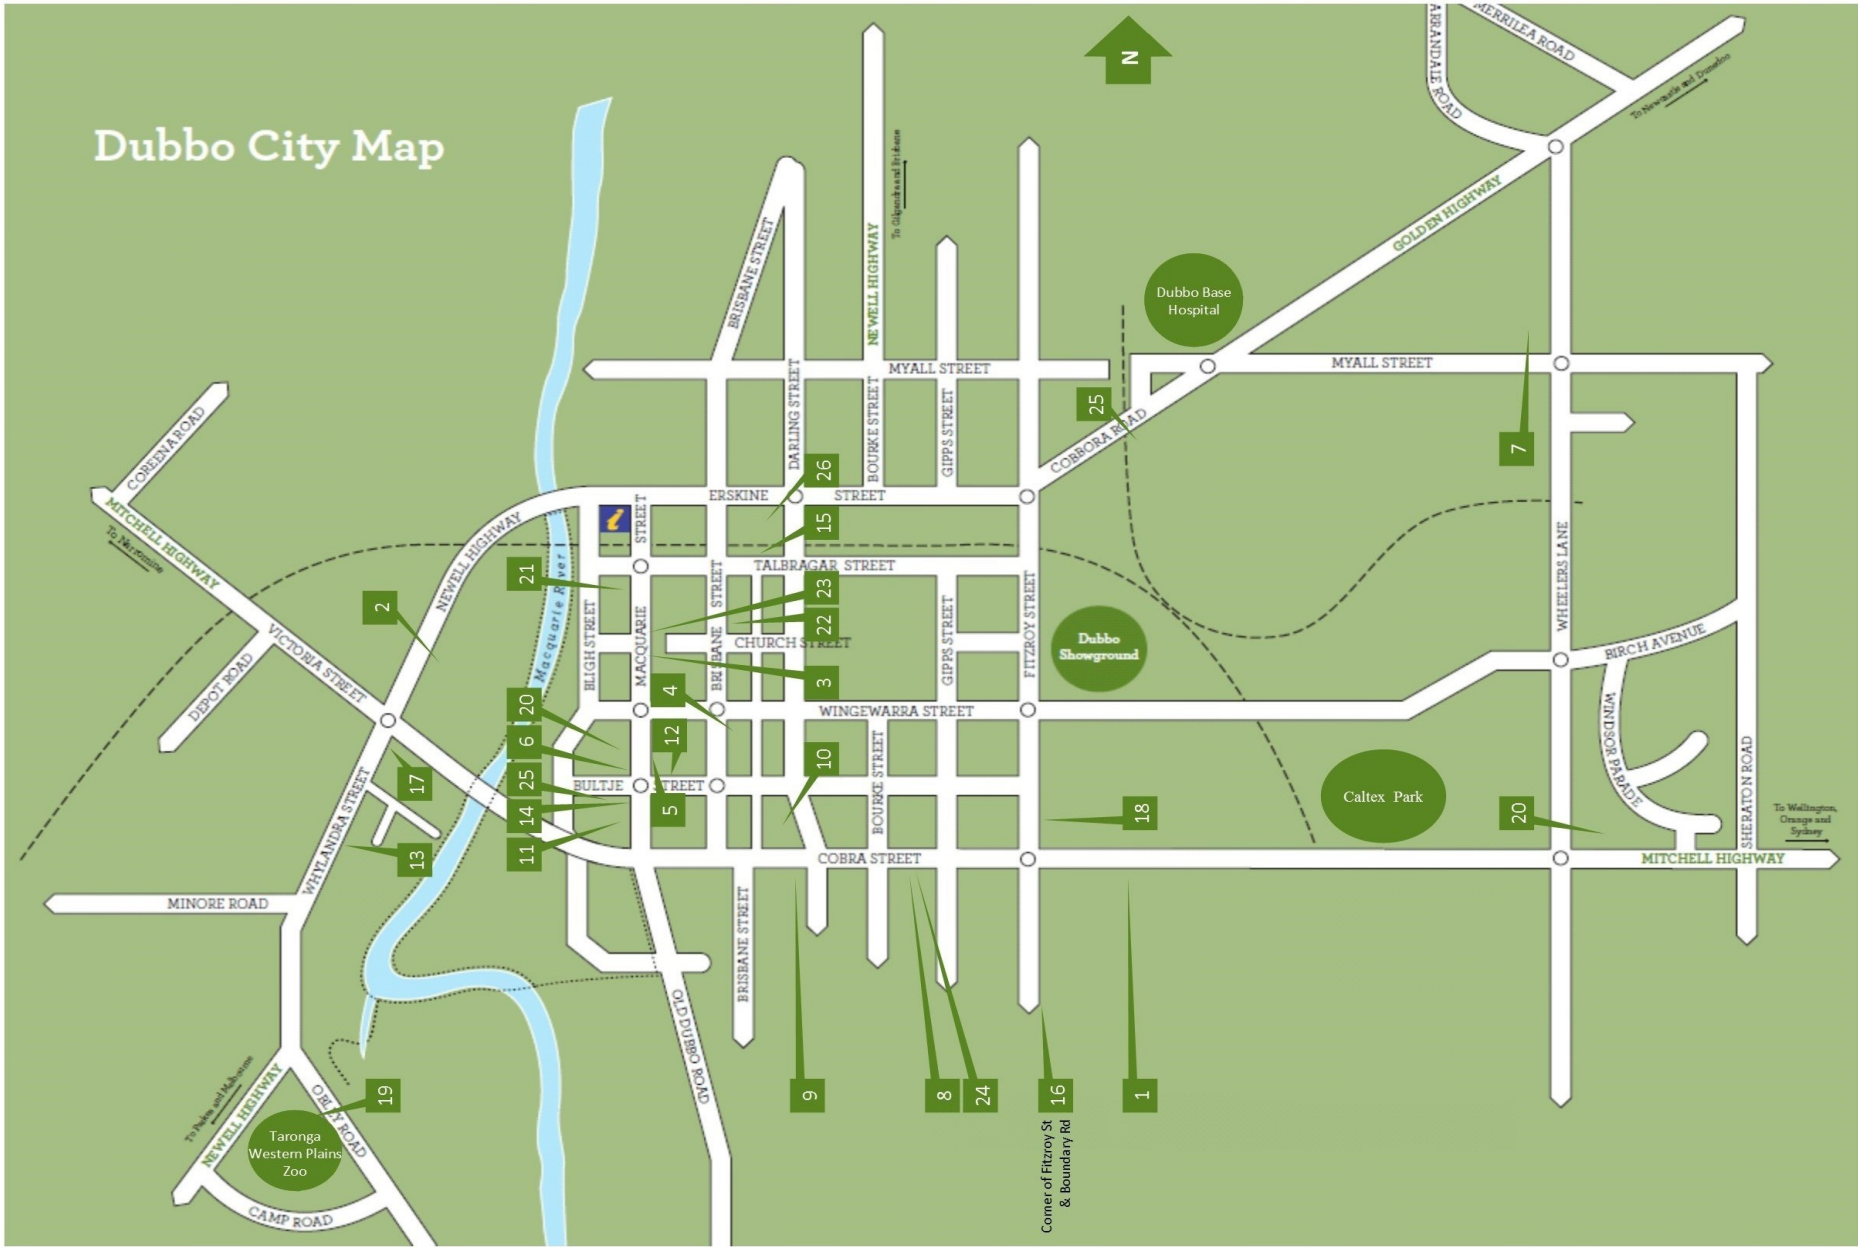

## PUBS, CLUBS and BISTROS

Map Ref	Name	Address	Telephone	Opening Hours	Key
13	Club Dubbo	Whylandra Street (Newell Highway)	(02) 6884 3000	Coffee from 10am Lunch from 11:30am Dinner from 5:30pm 7 Days	GF V
4	Dubbo RSL Club Sunset Bistro	Corner Brisbane & Wingewarra Streets	(02) 6882 4411	Lunch & Dinner 7 Days	GF V
14	Milestone Hotel	195-197 Macquarie Street	(02) 6884 8230	Open 11am - 11pm 7 Days	GF V
15	Pastoral Hotel	110 Talbragar Street	(02) 6882 4219	Breakfast, Lunch & Dinner	
16	South Dubbo Tavern	328 Fitzroy Street	(02) 6882 2300	Lunch & Dinner 7 Days	GF V
17	Westside Hotel	22-30 Whylandra Street	(02) 6882 3500	Lunch & Dinner 7 Days	GF V

# Dubbo City Map

Corner of Fitzroy St & Boundary Rd