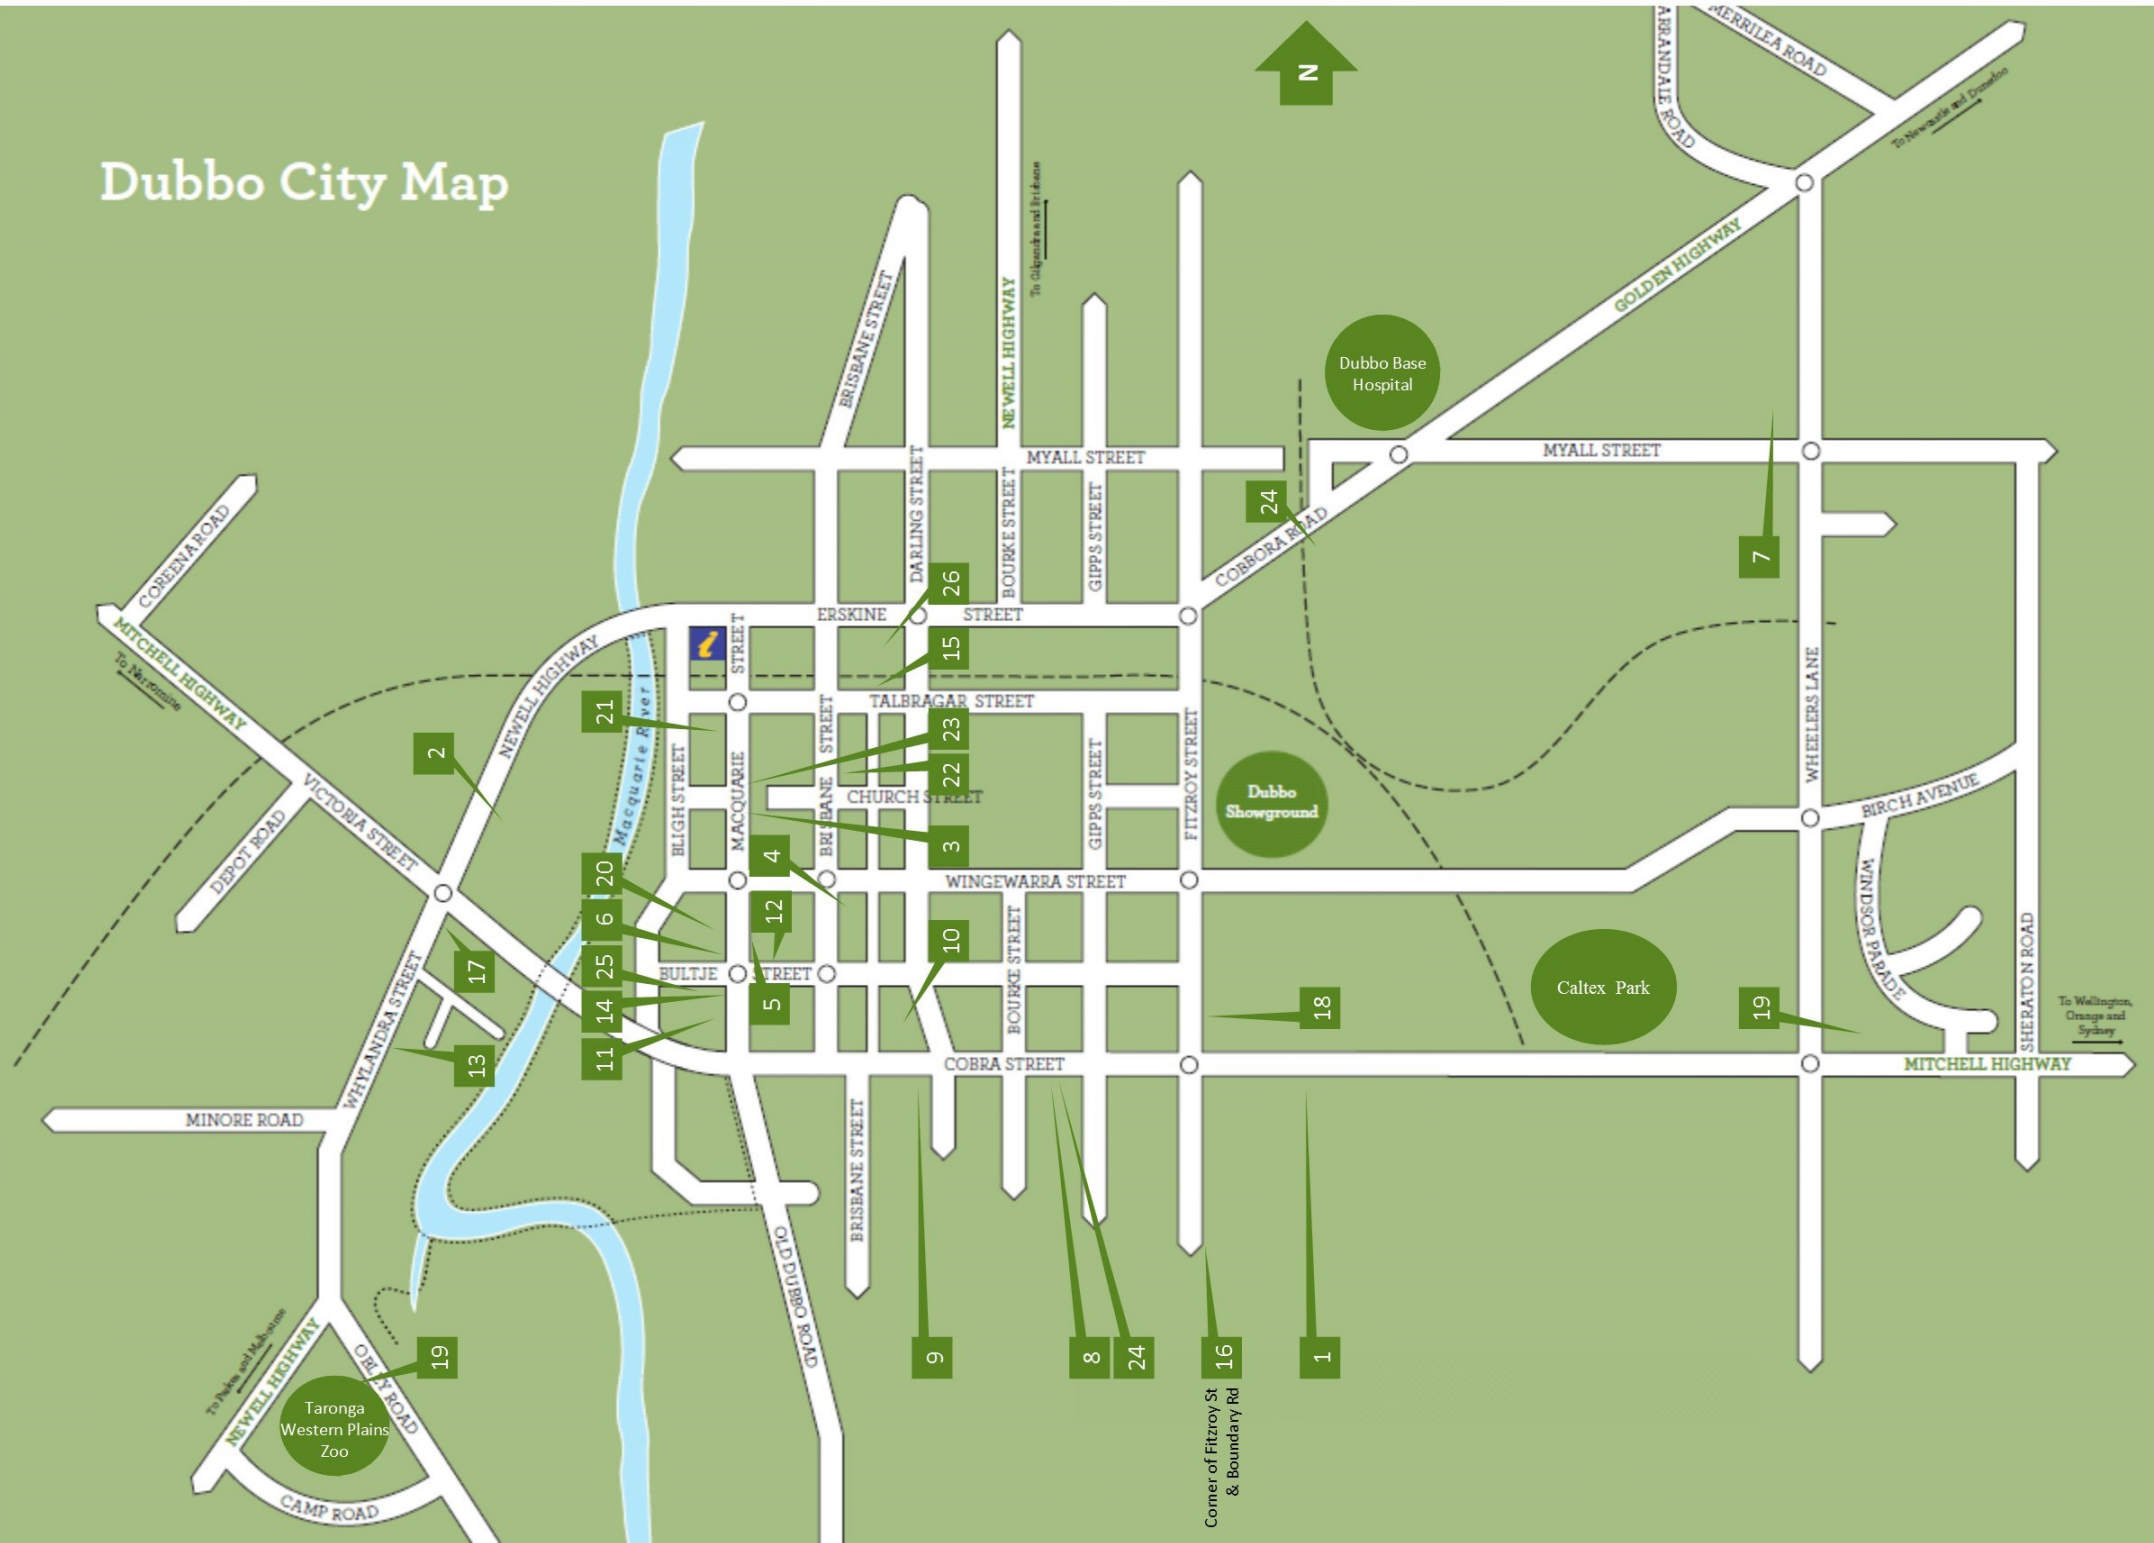

PUBS, CLUBS and BISTROS

Map Ref	Name	Address	Telephone	Opening Hours	Key
13	Club Dubbo	Whylandra Street (Newell Highway)	(02) 6884 3000	Coffee from 10am Lunch from 11:30am Dinner from 5:30pm 7 Days	GF V
4	Dubbo RSL Club Sunset Bistro	Corner Brisbane & Wingewarra Streets	(02) 6882 4411	Lunch & Dinner 7 Days	GF V
14	Milestone Hotel	195-197 Macquarie Street	(02) 6884 8230	Open 11am - 11pm 7 Days	GF V
15	Pastoral Hotel	110 Talbragar Street	(02) 6882 4219	Breakfast, Lunch & Dinner	
16	South Dubbo Tavern	328 Fitzroy Street	(02) 6882 2300	Lunch & Dinner 7 Days	GF V
17	Westside Hotel	22-30 Whylandra Street	(02) 6882 3500	Lunch & Dinner 7 Days	GF V

Gluten Free
Options
Available

Vegetarian
Options
Available

Dubbo City Map

Corner of Fitzroy St
& Boundary Rd