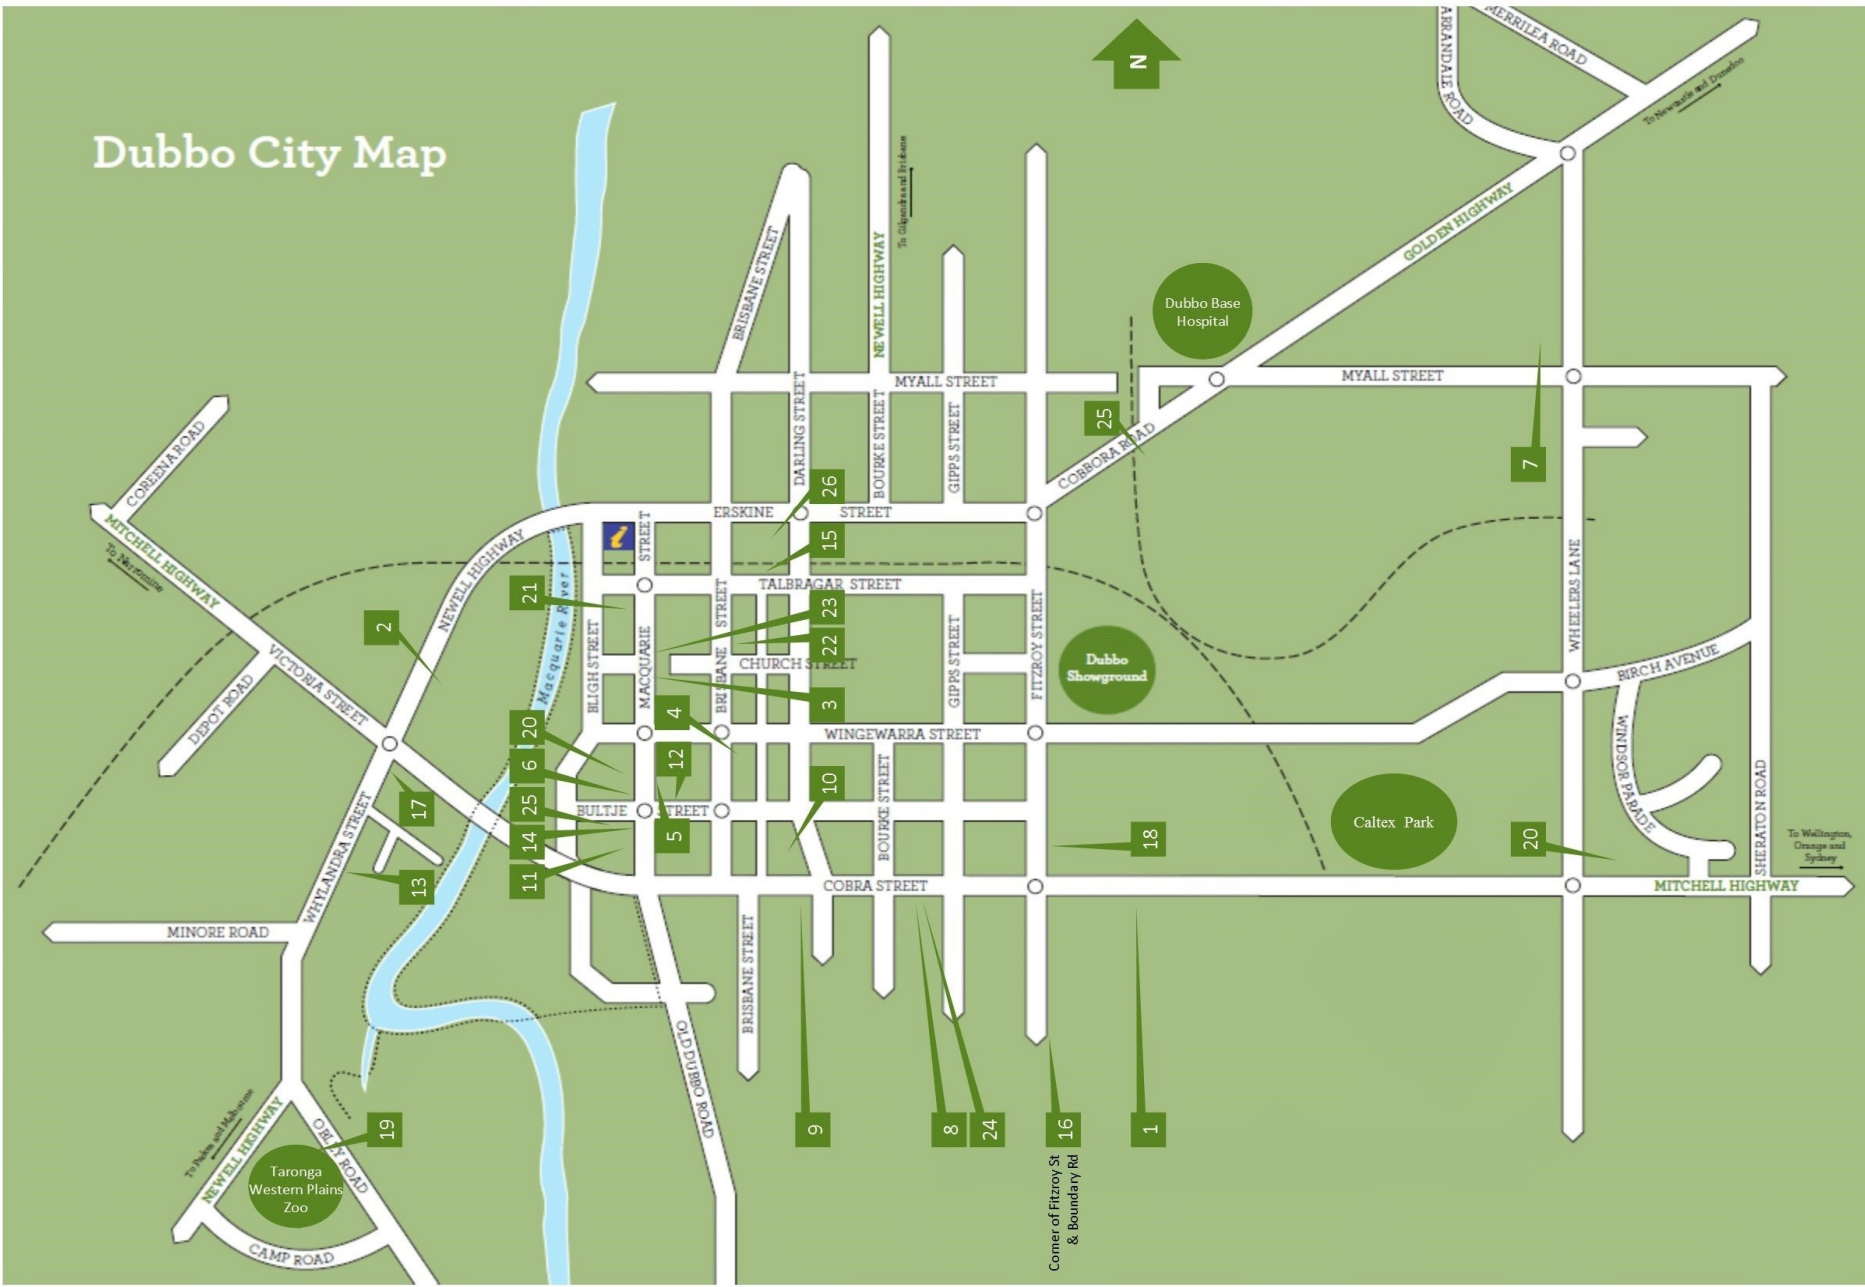

## PUBS, CLUBS and BISTROS

Map Ref	Name	Address	Telephone	Opening Hours	Key
13	Club Dubbo	Whylandra Street (Newell Highway)	(02) 6884 3000	Coffee from 10am Lunch from 11:30am Dinner from 5:30pm 7 Days	GF V
4	Dubbo RSL Club Sunset Bistro	Corner Brisbane & Wingewarra Streets	(02) 6882 4411	Lunch & Dinner 7 Days	GF V
14	Milestone Hotel	195-197 Macquarie Street	(02) 6884 8230	Open 11am - 11pm 7 Days	GF V
15	Pastoral Hotel	110 Talbragar Street	(02) 6882 4219	Breakfast, Lunch & Dinner	
16	South Dubbo Tavern	328 Fitzroy Street	(02) 6882 2300	Lunch & Dinner 7 Days	GF V
17	Westside Hotel	22-30 Whylandra Street	(02) 6882 3500	Lunch & Dinner 7 Days	GF V

# Dubbo City Map

Corner of Fitzroy St & Boundary Rd