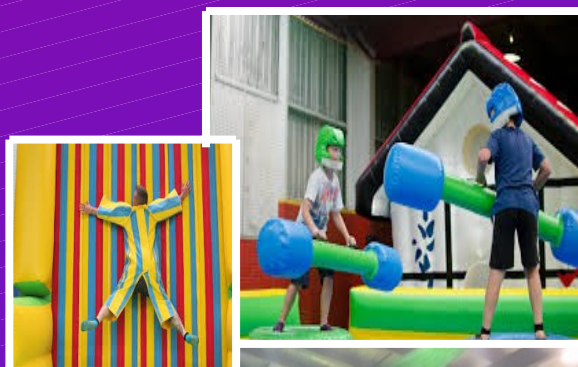

Dubbo Sports World

**Grand Opening
Saturday 19th
September 2015**

Rules

All children under 12 must be accompanied by a Parent or Guardian.

Parents - you must stay with your children.

All participants use the equipment at their own risk.

Inflatable World is not recommended if you are unwell, pregnant, have a bad back, or are injured.

All participants must wear socks at all times while playing on the inflatables.

For Further Enquiries:

163 Sheraton Rd, Dubbo