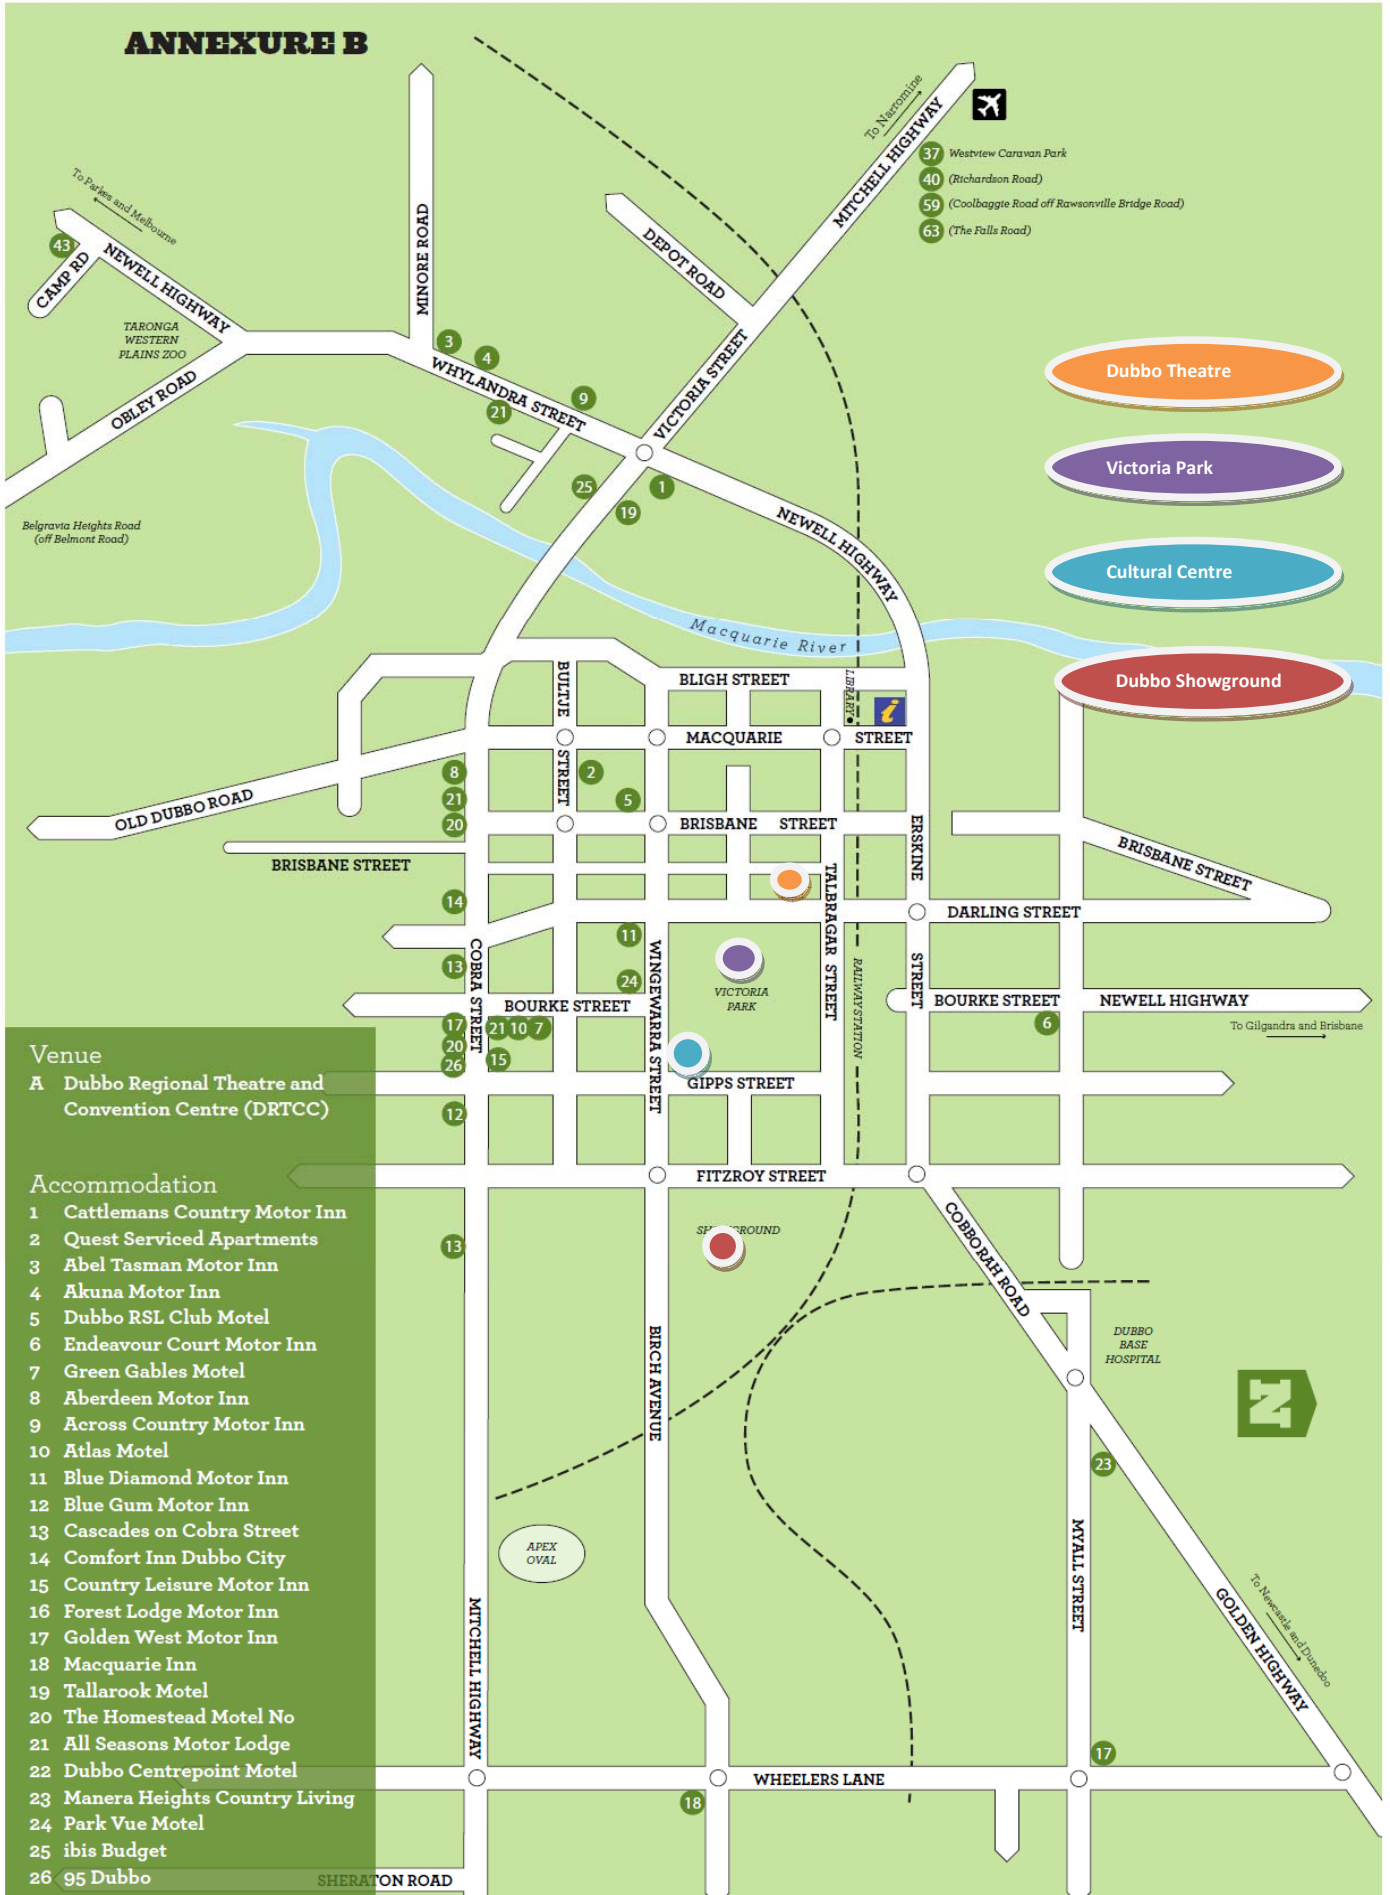

# ANNEXURE B

- Dubbo Theatre
- Victoria Park
- Cultural Centre
- Dubbo Showground

## Venue

A Dubbo Regional Theatre and Convention Centre (DRTCC)

## Accommodation

- 1 Cattleman's Country Motor Inn
- 2 Quest Serviced Apartments
- 3 Abel Tasman Motor Inn
- 4 Akuna Motor Inn
- 5 Dubbo RSL Club Motel
- 6 Endeavour Court Motor Inn
- 7 Green Gables Motel
- 8 Aberdeen Motor Inn
- 9 Across Country Motor Inn
- 10 Atlas Motel
- 11 Blue Diamond Motor Inn
- 12 Blue Gum Motor Inn
- 13 Cascades on Cobra Street
- 14 Comfort Inn Dubbo City
- 15 Country Leisure Motor Inn
- 16 Forest Lodge Motor Inn
- 17 Golden West Motor Inn
- 18 Macquarie Inn
- 19 Tallarook Motel
- 20 The Homestead Motel No
- 21 All Seasons Motor Lodge
- 22 Dubbo Centrepoint Motel
- 23 Manera Heights Country Living
- 24 Park Vue Motel
- 25 ibis Budget
- 26 95 Dubbo

SHERATON ROAD