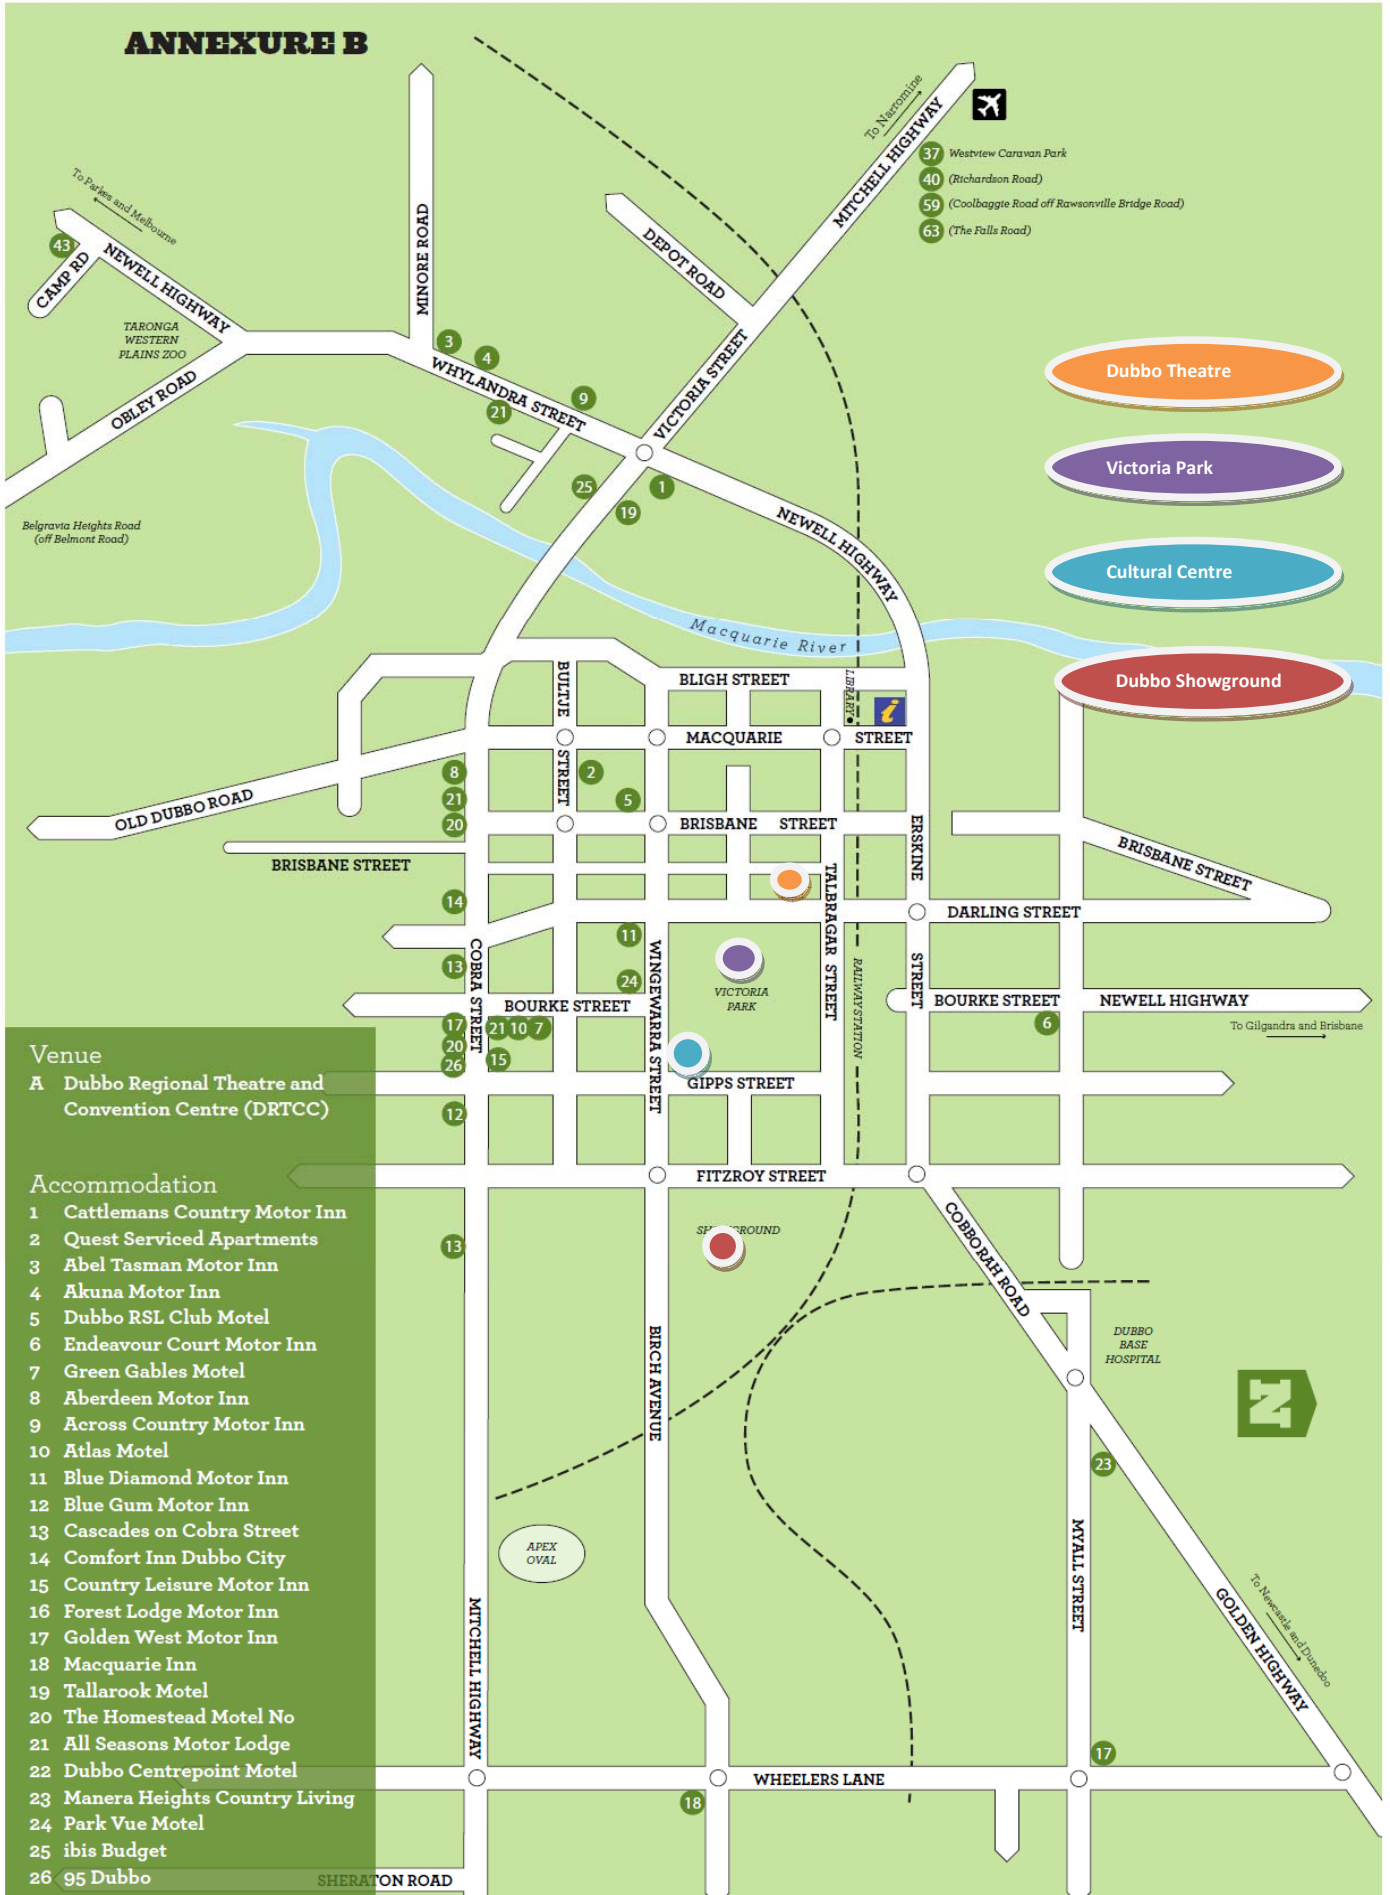

# ANNEXURE B

## Venue

A Dubbo Regional Theatre and Convention Centre (DRTCC)

## Accommodation

- 1 Cattleman's Country Motor Inn
- 2 Quest Serviced Apartments
- 3 Abel Tasman Motor Inn
- 4 Akuna Motor Inn
- 5 Dubbo RSL Club Motel
- 6 Endeavour Court Motor Inn
- 7 Green Gables Motel
- 8 Aberdeen Motor Inn
- 9 Across Country Motor Inn
- 10 Atlas Motel
- 11 Blue Diamond Motor Inn
- 12 Blue Gum Motor Inn
- 13 Cascades on Cobra Street
- 14 Comfort Inn Dubbo City
- 15 Country Leisure Motor Inn
- 16 Forest Lodge Motor Inn
- 17 Golden West Motor Inn
- 18 Macquarie Inn
- 19 Tallarook Motel
- 20 The Homestead Motel No
- 21 All Seasons Motor Lodge
- 22 Dubbo Centrepoint Motel
- 23 Manera Heights Country Living
- 24 Park Vue Motel
- 25 ibis Budget
- 26 95 Dubbo

Dubbo Theatre

Victoria Park

Cultural Centre

Dubbo Showground